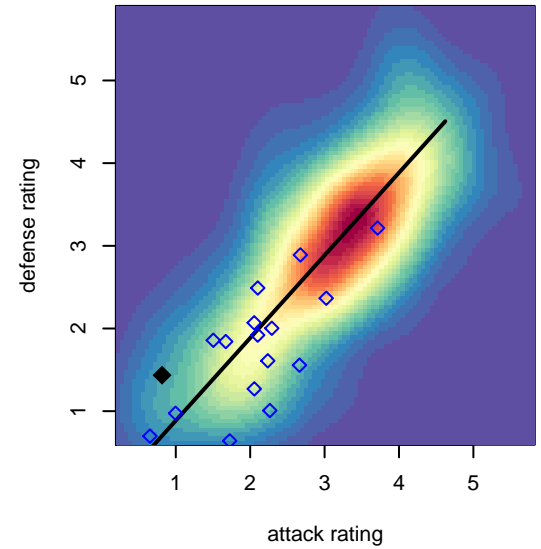

**RSA Elite Christenson G01**  
Dots are actual minus expected GF (blue circles) and GA (red triangles).  
Blue line is smoothed change in attack strength. Red is smoothed change in defense strength.

**attack and defense variance (black dot)  
relative to other teams  
and top 10 in region**

**attack and defense rating  
relative to others at age  
and all opponents in last 13 months**

**attack and defense rating  
relative to others at age  
and all opponents in last 13 months**

**Performance relative to 13 month average**

**Performance relative to 13 month average**

Distribution of opponents  
 Red = Lose zone, Blue = Win zone, Green = Even  
 Black line separates win/loze zones

lot. A=Neither has attack advantage, B=Opponent has both attack and defense advantage, C=Opponent has both attack and defense disadvantage, D=Both have