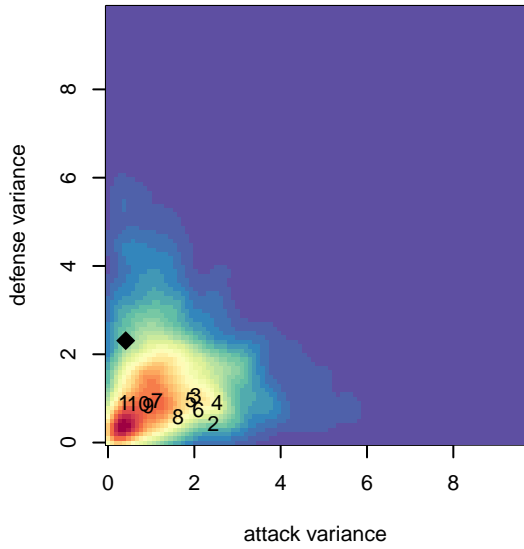

# RSA Elite Christenson G01

Rainier Soccer Alliance  
Puyallup, WA  
G01 total strength=1125  
attack=2.26 defense=4.2  
spr league = Win PSPL Classic 1 (01) U16

alt names used:

Venues played:  
2016 RVS Classic GU16  
2016 KITG GU16 Red  
2016 Central WA Super Cup U16 Gold  
2016 Win PSPL Classic 1 (01) U16  
2016 WA Cup Bronze Division

**RSA Elite Christenson G01**  
Dots are actual minus expected GF (blue circles) and GA (red triangles).  
Blue line is smoothed change in attack strength. Red is smoothed change in defense strength.

**attack and defense variance (black dot)  
relative to other teams  
and top 10 in region**

**Performance relative to 13 month average**

Distribution of opponents  
 Red = Lose zone, Blue = Win zone, Green = Even  
 Black line separates win/loze zones

lot. A=Neither has attack advantage, B=Opponent has both attack and defense advantage, C=Opponent has both attack and defense disadvantage, D=Both have