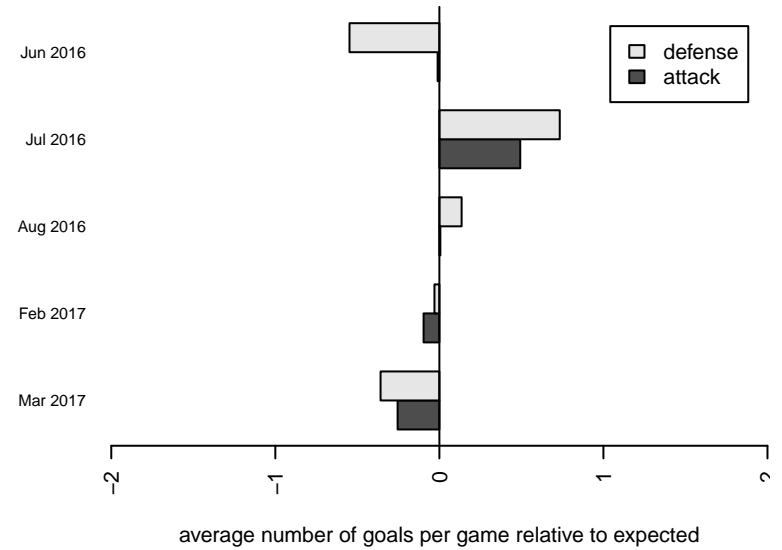

**RSA Elite Christenson G01**  
Dots are actual minus expected GF (blue circles) and GA (red triangles).  
Blue line is smoothed change in attack strength. Red is smoothed change in defense strength.

**attack and defense variance (black dot)  
relative to other teams  
and top 10 in region**

**attack and defense rating  
relative to others at age  
and all opponents in last 13 months**

**attack and defense rating  
relative to others at age  
and all opponents in last 13 months**

**Performance relative to 13 month average**

**Performance relative to 13 month average**

Distribution of opponents  
 Red = Lose zone, Blue = Win zone, Green = Even  
 Black line separates win/loze zones

lot. A=Neither has attack advantage, B=Opponent has both attack and defense advantage, C=Opponent has both attack and defense disadvantage, D=Both have