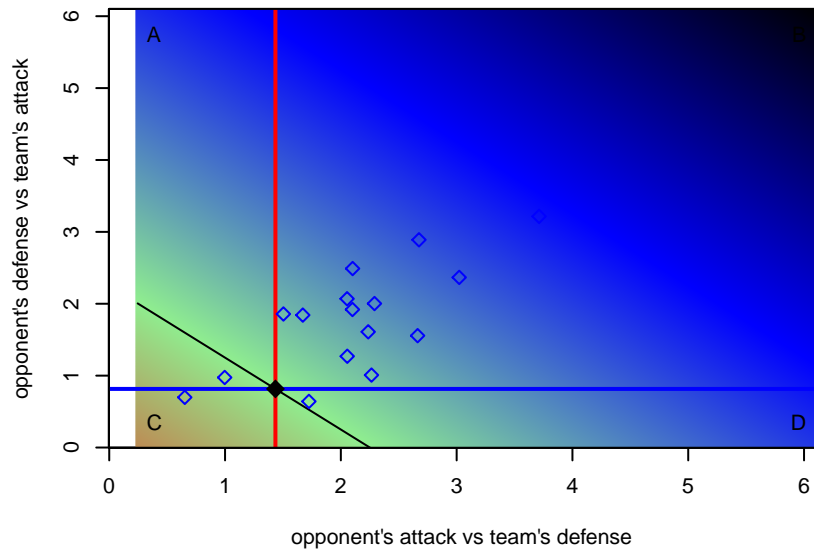

**RSA Elite Christenson G01**  
Dots are actual minus expected GF (blue circles) and GA (red triangles).  
Blue line is smoothed change in attack strength. Red is smoothed change in defense strength.

**attack and defense variance (black dot)  
relative to other teams  
and top 10 in region**

**attack and defense rating  
relative to others at age  
and all opponents in last 13 months**

**attack and defense rating  
relative to others at age  
and all opponents in last 13 months**

**Performance relative to 13 month average**

**Performance relative to 13 month average**

Distribution of opponents  
 Red = Lose zone, Blue = Win zone, Green = Even  
 Black line separates win/loze zones

lot. A=Neither has attack advantage, B=Opponent has both attack and defense advantage, C=Opponent has both attack and defense disadvantage, D=Both have