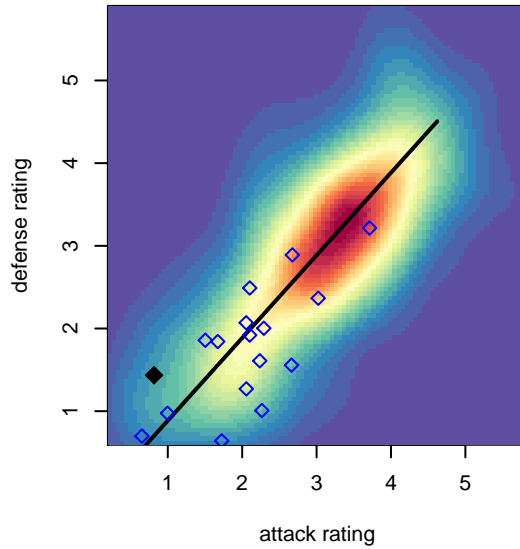

# RSA Elite Christenson G01

Rainier Soccer Alliance  
Puyallup, WA  
G01 total strength=1125  
attack=2.26 defense=4.2  
spr league = Win PSPL Classic 1 (01) U16

alt names used:

Venues played:  
2016 RVS Classic GU16  
2016 KITG GU16 Red  
2016 Central WA Super Cup U16 Gold  
2016 Win PSPL Classic 1 (01) U16  
2016 WA Cup Bronze Division

**RSA Elite Christenson G01**  
Dots are actual minus expected GF (blue circles) and GA (red triangles).  
Blue line is smoothed change in attack strength. Red is smoothed change in defense strength.

**attack and defense variance (black dot)  
relative to other teams  
and top 10 in region**

**attack and defense rating  
relative to others at age  
and all opponents in last 13 months**

**attack and defense rating  
relative to others at age  
and all opponents in last 13 months**

**Performance relative to 13 month average**

**Performance relative to 13 month average**

Distribution of opponents  
 Red = Lose zone, Blue = Win zone, Green = Even  
 Black line separates win/loze zones

lot. A=Neither has attack advantage, B=Opponent has both attack and defense advantage, C=Opponent has both attack and defense disadvantage, D=Both have